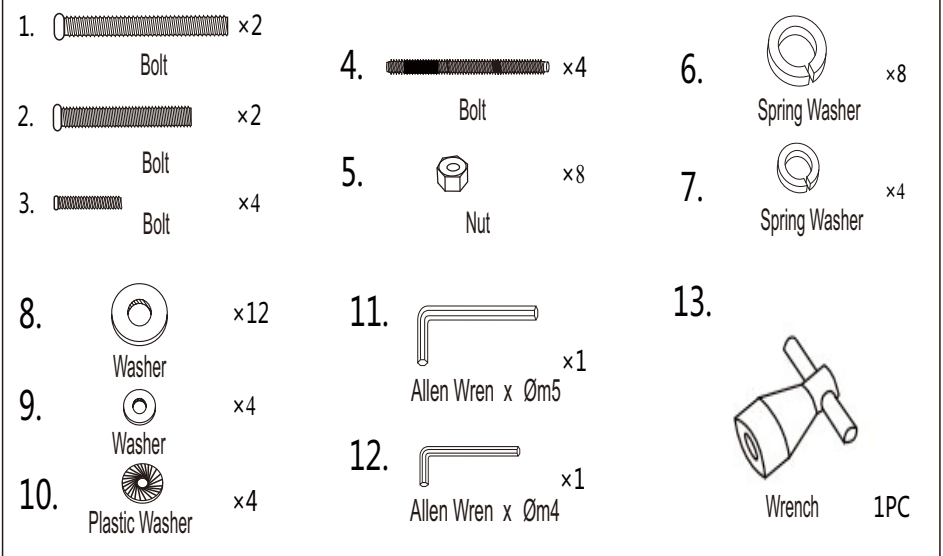

Assembly Instructions

MODEL# 52730SOF, 52735SOF, 52740SOF, 52745SOF, 52745BKPU-SOF, 52745BKSOFA SOFA

Thank you for purchasing this quality product. Be sure to check all packing material carefully for small parts which may have come loose inside the carton during shipment. Separate, identify and count all parts and metal hardware. Compare with parts list to be sure all parts are present. If any part(s) are missing or damaged, please contact your local furniture dealer. For efficient and speedy service, please indicate the model number and code letter of part(s) needed.

***** Do not fully tighten screws until fully assembled *****

Parts List

HARDWARE LIST

Assembly Instructions

Step 1

Assembly Instructions

Step 2

Assembly Instructions