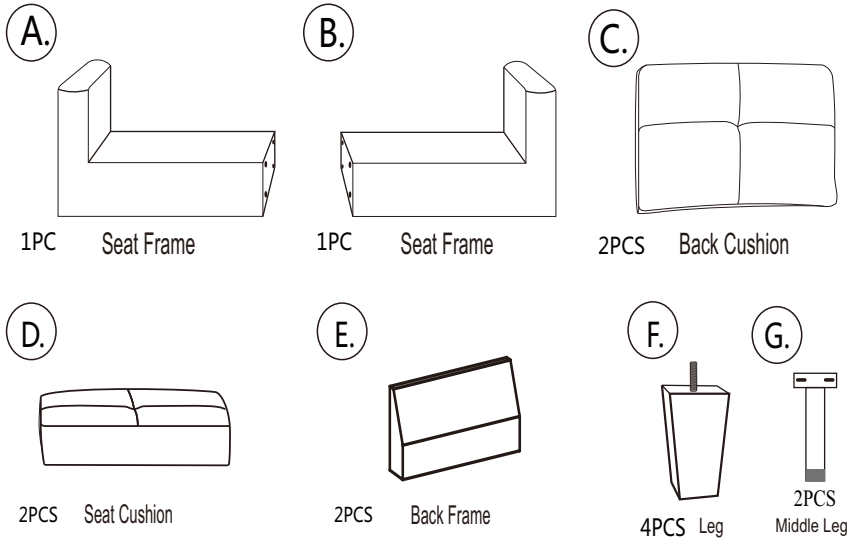

Assembly Instructions

MODEL# 52730SOF, 52735SOF, 52740SOF, 52745SOF, 52745BKPU-SOF, 52745BKSOFA SOFA

Thank you for purchasing this quality product. Be sure to check all packing material carefully for small parts which may have come loose inside the carton during shipment. Separate, identify and count all parts and metal hardware. Compare with parts list to be sure all parts are present. If any part(s) are missing or damaged, please contact your local furniture dealer. For efficient and speedy service, please indicate the model number and code letter of part(s) needed.

***** Do not fully tighten screws until fully assembled *****

Parts List

HARDWARE LIST

Assembly Instructions

Step 1

Assembly Instructions

Step 2

Assembly Instructions

Step 3

Assembly Instructions

Step 4

Assembly Instructions

Step 5

Open the vacuum packed Back Cushions (C) by carefully cutting the bags with a pair of scissors. Fluff all Back Cushions to allow them to expand (C)(D). position all Back cushions and Seat Cushions on the sofa.