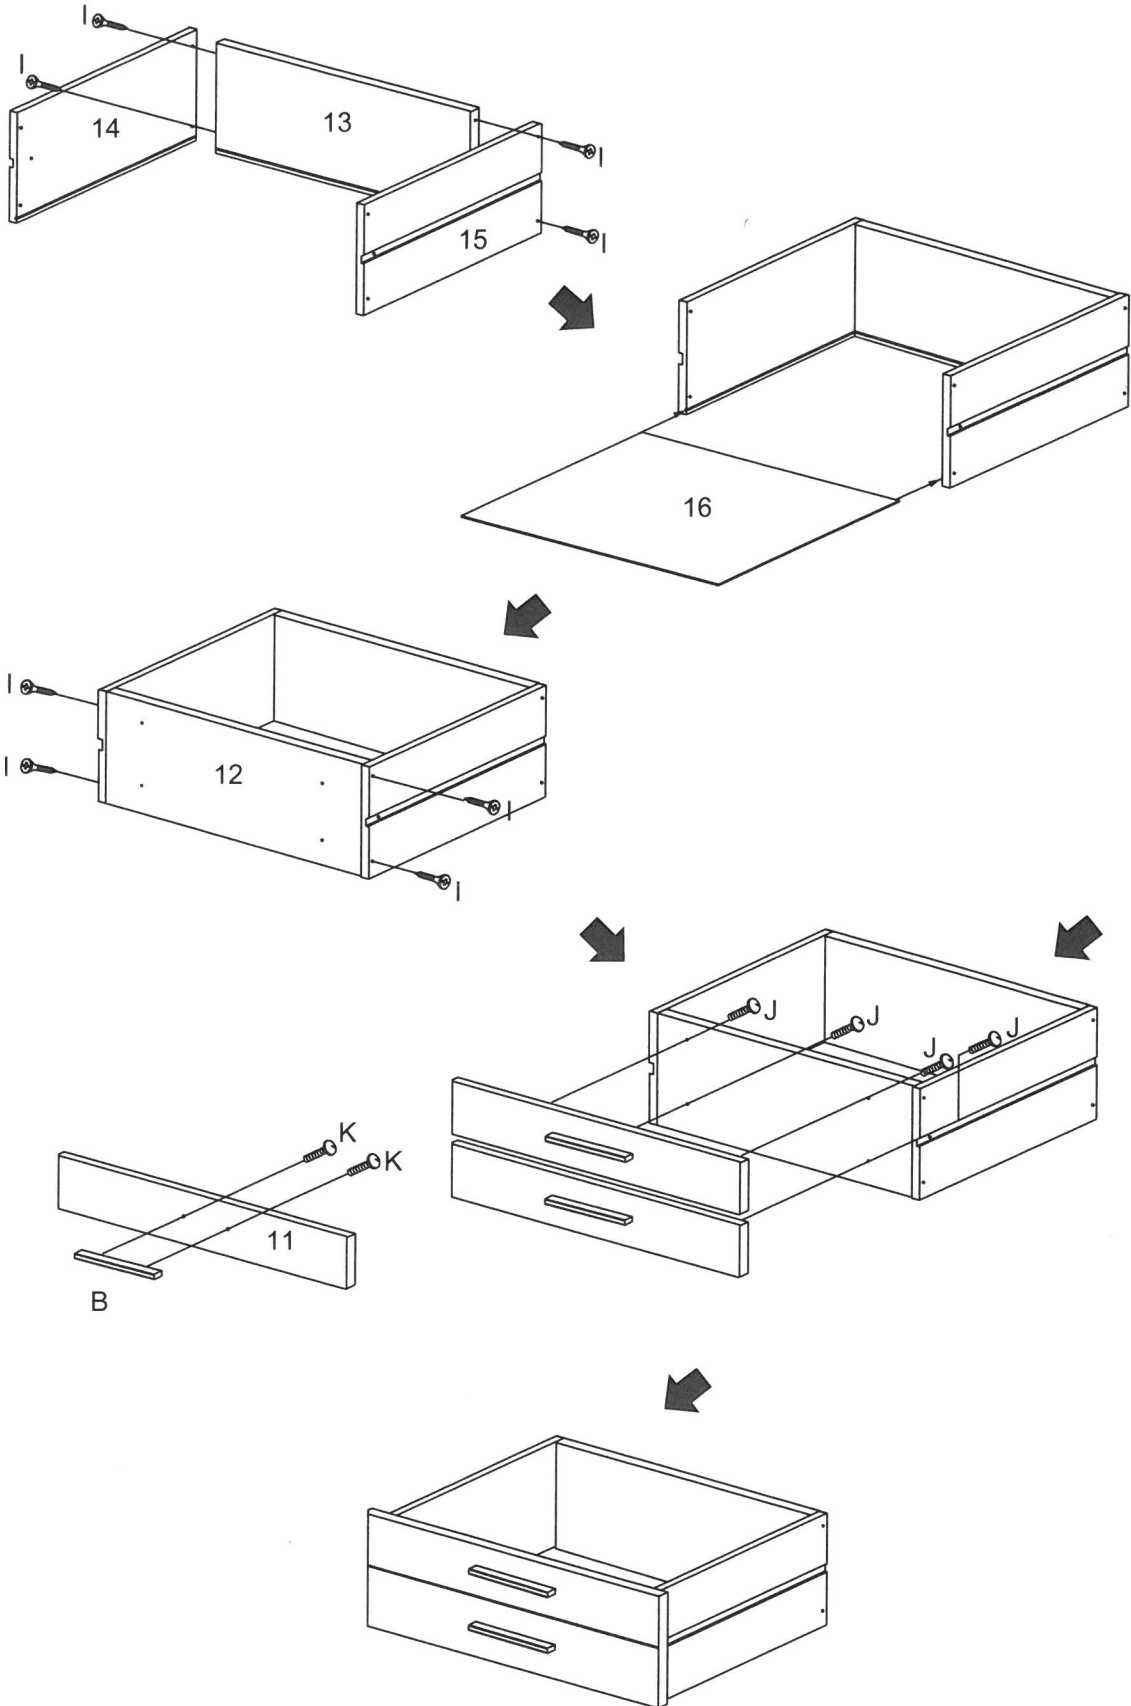

How to assemble:

STEP 1