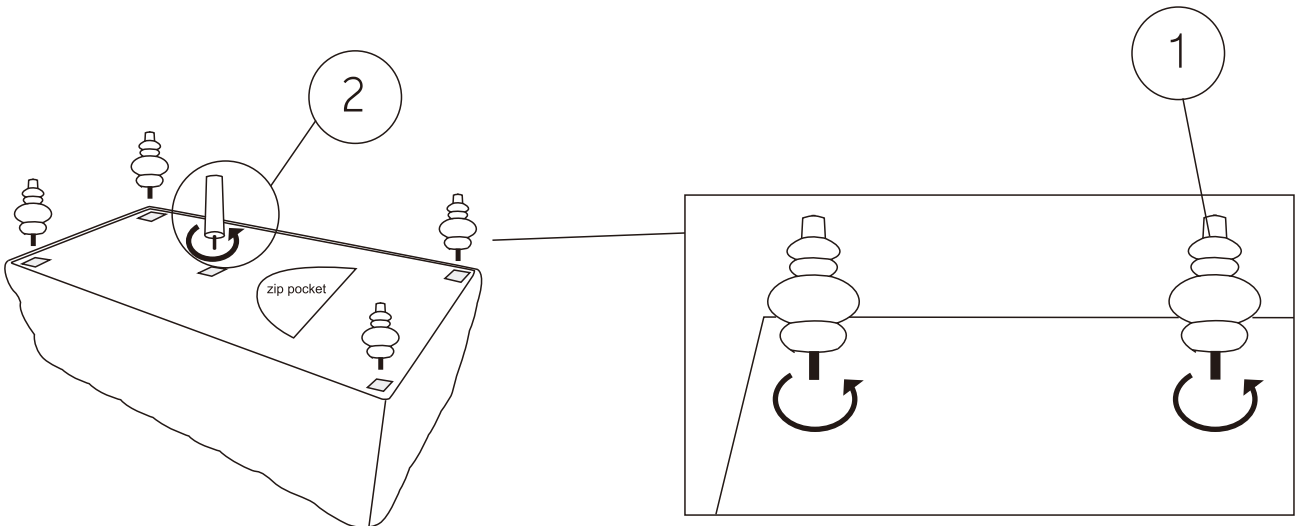

**\*\*\* Do not fully tighten screws until fully assembled \*\*\***

COMPONENT PARTS		
DESCRIPTION	PART NAME	Q'TY (PCS)
①	LEG	4
②	MIDDLE LEG	1
③	SOFA	1

# ASSEMBLY INSTRUCTION FOR ACME FURNITURE MODEL#52781 LOVESEAT

Thank you for purchasing this quality product. Be sure to check all packing material carefully for small parts which may have come loose inside the carton during shipment. Separate, identify and count all parts and metal hardware. Compare with parts list to be sure all parts are present. If any part(s) are missing or damaged, please contact your local furniture dealer. For efficient and speedy service, please indicate the model number and code letter of part(s) needed.

**\*\*\* Do not fully tighten screws until fully assembled \*\*\***

COMPONENT PARTS		
DESCRIPTION	PART NAME	Q'TY (PCS)
①	LEG	4
②	LOVESEAT	1