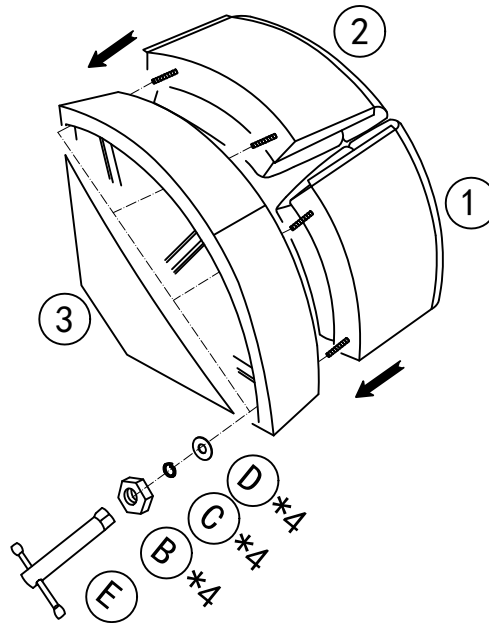

How to assemble:

STEP 1:

STEP 2:

STEP 3: