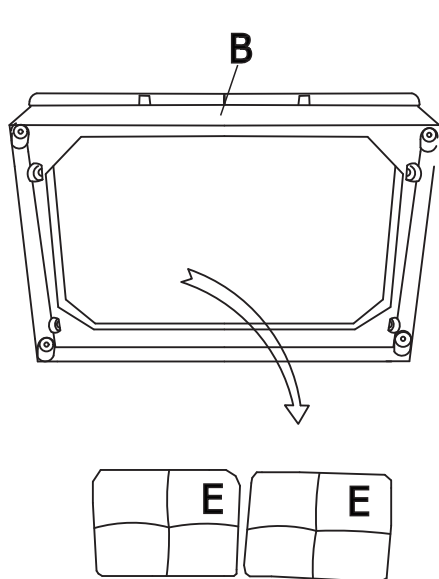

ASSEMBLY INSTRUCTIONS

MODEL#:54650LOV/54651CHA/54652ARM

Thank you for purchasing the quality product. Be sure to check all packing material carefully for small parts which may have come loose inside the carton during shipment. Separate, identify and count all parts and metal hardware. Compare with all parts list to be sure all parts are present. If any part(s) are missing or damaged, please contact your local furniture dealer. For efficient and speedy service, please indicate the model number and code letter of part(s) needed.

Do not fully tighten screws until fully assembled

COMPONENT PARTS			Qty
A		ARM	1pc
B		LOVE	1pc
C		CHAISE	1pc
D		ARM	1pc
E		BACKCUSHION	3pcs
F		Long back	1pc
G		Short back	1pc
H		STOOL	2 pcs

HARDWARE LIST			
1		Leg(ø50*50mm)	2pcs
2		Leg(150*150*50MM)	2pcs
3		Screw(M5*55mm)	10PCS

Attention

***Some number parts listed on the instruction sheet may not be in parts bag as they may be assembled. Carefully check parts and packing materials prior to ordering replacements. ***

step1

ALL COMPONENTS ARE INCLUDED UNDER THE SOFA