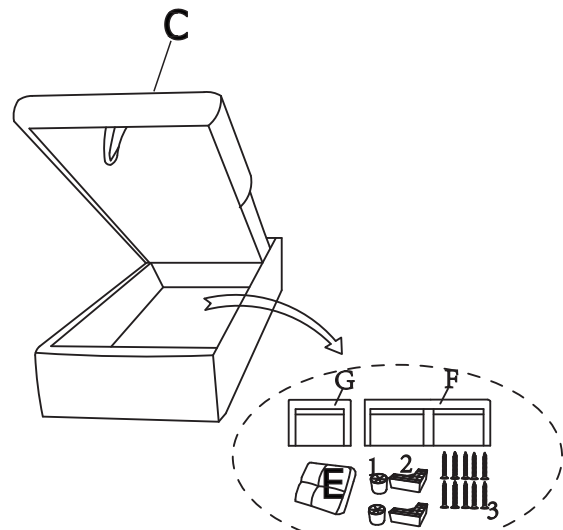

ASSEMBLY INSTRUCTIONS

MODEL#:54650LOV/54651CHA/54652ARM

Thank you for purchasing the quality product. Be sure to check all packing material carefully for small parts which may have come loose inside the carton during shipment. Separate, identify and count all parts and metal hardware. Compare with all parts list to be sure all parts are present. If any part(s) are missing or damaged, please contact your local furniture dealer. For efficient and speedy service, please indicate the model number and code letter of part(s) needed.

Do not fully tighten screws until fully assembled

COMPONENT PARTS			Qty
A		ARM	1pc
B		LOVE	1pc
C		CHAISE	1pc
D		ARM	1pc
E		BACKCUSHION	3pcs
F		Long back	1pc
G		Short back	1pc
H		STOOL	2 pcs

HARDWARE LIST			
1		Leg(ø50*50mm)	2pcs
2		Leg(150*150*50MM)	2pcs
3		Screw(M5*55mm)	10PCS

Attention

***Some number parts listed on the instruction sheet may not be in parts bag as they may be assembled. Carefully check parts and packing materials prior to ordering replacements. ***

step1

ALL COMPONENTS ARE INCLUDED UNDER THE SOFA