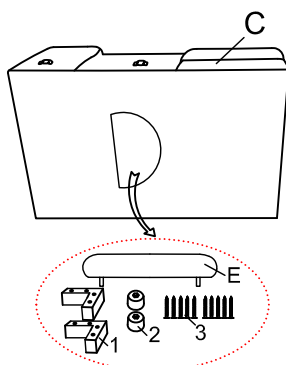

ASSEMBLY INSTRUCTIONS

ITEM NO: 55520CHA / 55521ARM / 55522WED / 55523OTT

Thank you for purchasing the quality product. Be sure to check all packing material carefully for small parts which may have come loose inside the carton during shipment. Separate, identify and count all parts and metal hardware. Compare with all parts list to be sure all parts are present. If any part(s) are missing or damaged, please contact your local furniture dealer. For efficient and speedy service, please indicate the model number and code letter of part(s) needed.

Do not fully tighten screws until fully assembled

COMPONENT PARTS			Qty
A		LAF CHAISE	1pc
B		ARMLESS LOVESEAT	1pc
C		WEDGE	1pc
D		OTTOMAN	1pc
E		HEADREST	6pcs

HARDWARE LIST			
1		Leg(150*150*50mm)	9pcs
2		Leg(ø50*50mm)	4pcs
3		Screw(M5*50mm)	40pcs

step1

ALL COMPONENTS ARE INCLUDED UNDER THE SOFA