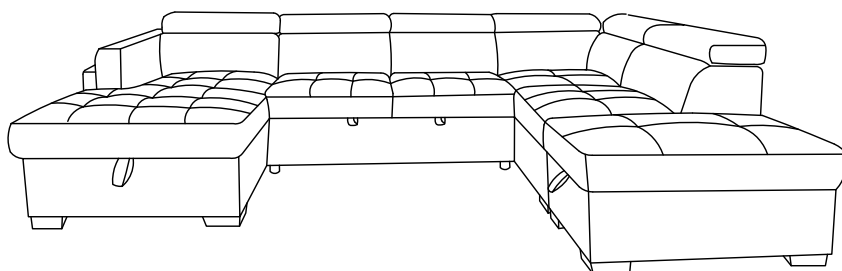

Do not fully tighten screws until fully assembled

COMPONENT PARTS			Qty
A		LAF CHAISE	1pc
B		ARMLESS LOVESEAT	1pc
C		WEDGE	1pc
D		OTTOMAN	1pc
E		HEADREST	6pcs

HARDWARE LIST			
1		Leg(150*150*50mm)	9pcs
2		Leg(ø50*50mm)	4pcs
3		Screw(M5*50mm)	40pcs

step1

ALL COMPONENTS ARE INCLUDED UNDER THE SOFA

ASSEMBLY INSTRUCTIONS

ITEM NO: 55520CHA / 55521ARM / 55522WED / 55523OTT

step2

step3

step4

step5