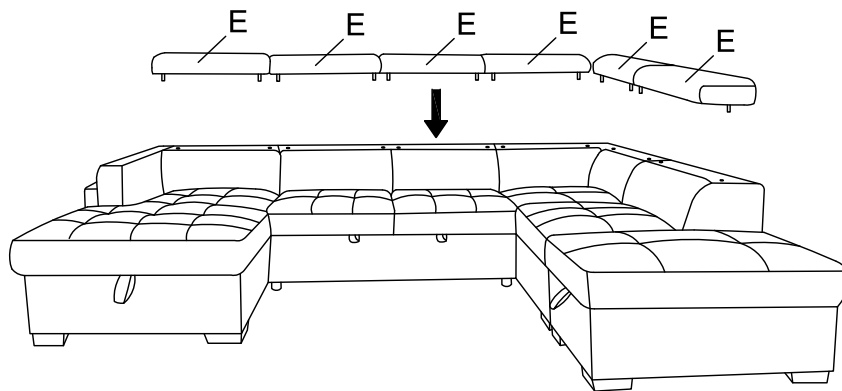

Do not fully tighten screws until fully assembled

COMPONENT PARTS			Qty
A		LAF CHAISE	1pc
B		ARMLESS LOVESEAT	1pc
C		WEDGE	1pc
D		OTTOMAN	1pc
E		HEADREST	6pcs

HARDWARE LIST			
1		Leg(150*150*50mm)	9pcs
2		Leg(ø50*50mm)	4pcs
3		Screw(M5*50mm)	40pcs

step1

ALL COMPONENTS ARE INCLUDED UNDER THE SOFA

ASSEMBLY INSTRUCTIONS

ITEM NO: 55520CHA / 55521ARM / 55522WED / 55523OTT

step2

step3

step4

step5