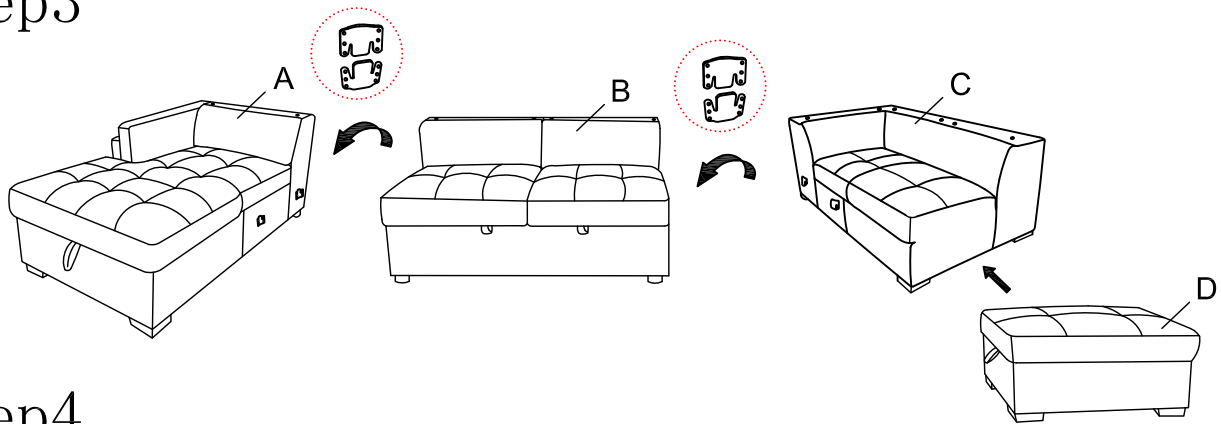

Do not fully tighten screws until fully assembled

COMPONENT PARTS			Qty
A		LAF CHAISE	1pc
B		ARMLESS LOVESEAT	1pc
C		WEDGE	1pc
D		OTTOMAN	1pc
E		HEADREST	6pcs

HARDWARE LIST			
1		Leg(150*150*50mm)	9pcs
2		Leg(ø50*50mm)	4pcs
3		Screw(M5*50mm)	40pcs

step1

ALL COMPONENTS ARE INCLUDED UNDER THE SOFA

ASSEMBLY INSTRUCTIONS

ITEM NO: 55520CHA / 55521ARM / 55522WED / 55523OTT

step2

step3

step4

step5