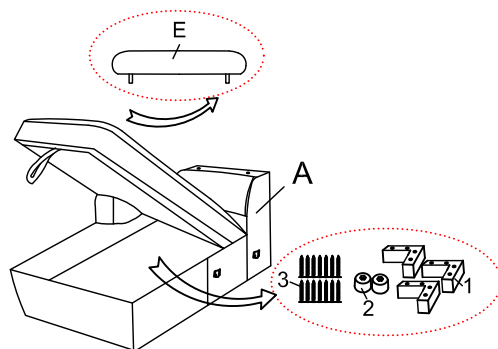

ASSEMBLY INSTRUCTIONS

ITEM NO: 55520CHA / 55521ARM / 55522WED / 55523OTT

Thank you for purchasing the quality product. Be sure to check all packing material carefully for small parts which may have come loose inside the carton during shipment. Separate, identify and count all parts and metal hardware. Compare with all parts list to be sure all parts are present. If any part(s) are missing or damaged, please contact your local furniture dealer. For efficient and speedy service, please indicate the model number and code letter of part(s) needed.

Do not fully tighten screws until fully assembled

COMPONENT PARTS			Qty
A		LAF CHAISE	1pc
B		ARMLESS LOVESEAT	1pc
C		WEDGE	1pc
D		OTTOMAN	1pc
E		HEADREST	6pcs

HARDWARE LIST			
1		Leg(150*150*50mm)	9pcs
2		Leg(ø50*50mm)	4pcs
3		Screw(M5*50mm)	40pcs

step1

ALL COMPONENTS ARE INCLUDED UNDER THE SOFA