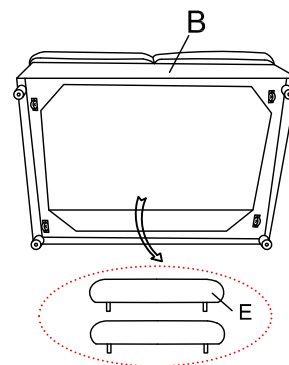

ASSEMBLY INSTRUCTIONS

ITEM NO: 55520CHA / 55521ARM / 55522WED / 55523OTT

Thank you for purchasing the quality product. Be sure to check all packing material carefully for small parts which may have come loose inside the carton during shipment. Separate, identify and count all parts and metal hardware. Compare with all parts list to be sure all parts are present. If any part(s) are missing or damaged, please contact your local furniture dealer. For efficient and speedy service, please indicate the model number and code letter of part(s) needed.

Do not fully tighten screws until fully assembled

COMPONENT PARTS			Qty
A		LAF CHAISE	1pc
B		ARMLESS LOVESEAT	1pc
C		WEDGE	1pc
D		OTTOMAN	1pc
E		HEADREST	6pcs

HARDWARE LIST			
1		Leg(150*150*50mm)	9pcs
2		Leg(ø50*50mm)	4pcs
3		Screw(M5*50mm)	40pcs

step1

ALL COMPONENTS ARE INCLUDED UNDER THE SOFA