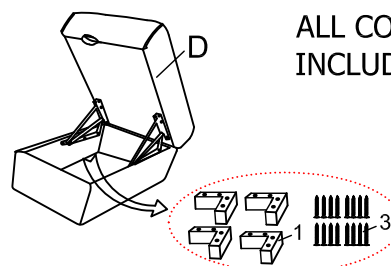

ASSEMBLY INSTRUCTIONS

ITEM NO: 55520CHA / 55521ARM / 55522WED / 55523OTT

Thank you for purchasing the quality product. Be sure to check all packing material carefully for small parts which may have come loose inside the carton during shipment. Separate, identify and count all parts and metal hardware. Compare with all parts list to be sure all parts are present. If any part(s) are missing or damaged, please contact your local furniture dealer. For efficient and speedy service, please indicate the model number and code letter of part(s) needed.

Do not fully tighten screws until fully assembled

COMPONENT PARTS			Qty
A		LAF CHAISE	1pc
B		ARMLESS LOVESEAT	1pc
C		WEDGE	1pc
D		OTTOMAN	1pc
E		HEADREST	6pcs

HARDWARE LIST			
1		Leg(150*150*50mm)	9pcs
2		Leg(ø50*50mm)	4pcs
3		Screw(M5*50mm)	40pcs

step1

ALL COMPONENTS ARE INCLUDED UNDER THE SOFA