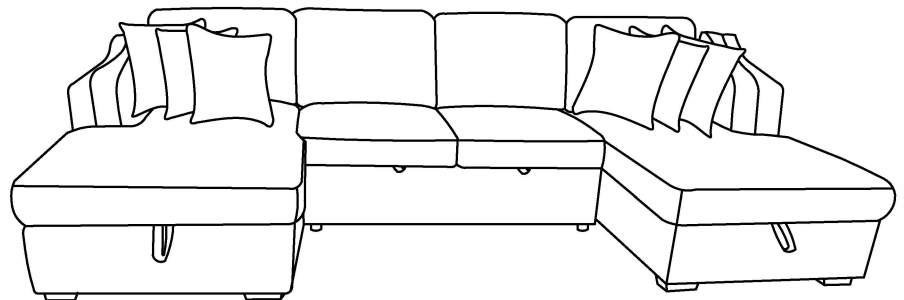

ASSEMBLY INSTRUCTIONS

MODEL:56015/56016/56017

Thank you for purchasing the quality product. Be sure to check all packing material carefully for small parts which may have come loose inside the carton during shipment. Separate, identify and count all parts and metal hardware. Compare with all parts list to be sure all parts are present. If any part(s) are missing or damaged, please contact your local furniture dealer. For efficient and speedy service, please indicate the model number and code letter of part(s) needed.

Do not fully tighten screws until fully assembled

COMPONENT PARTS			Qty
A		LSF CHAISE	1pc
B		LOVE	1pc
C		RSF CHAISE	1pc
D		BACKCUSHION	4pcs
E		PILLOW	6pcs

HARDWARE LIST			
1		leg(50mm)	6pcs
2		leg(ø50*50mm)	4pcs
3		Screw(M5*25mm)	4pcs
4		Flat Washer(ø45mm)	6pcs