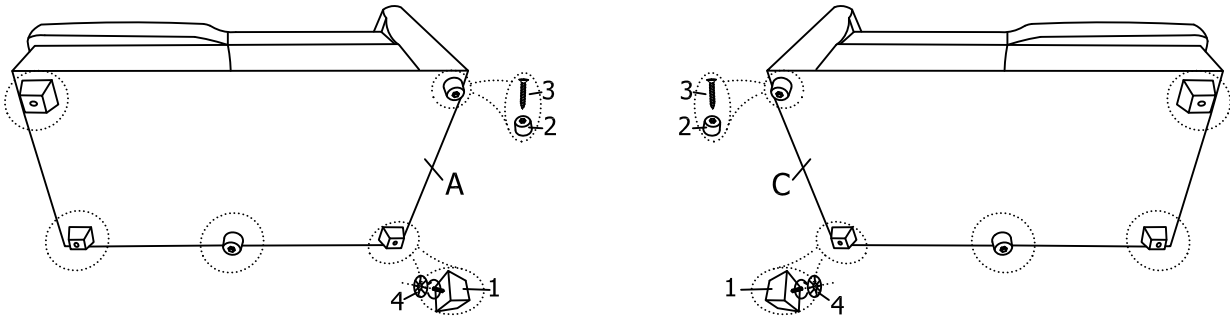

Do not fully tighten screws until fully assembled

COMPONENT PARTS			Qty
A		LSF CHAISE	1pc
B		LOVE	1pc
C		RSF CHAISE	1pc
D		BACKCUSHION	4pcs
E		PILLOW	6pcs

HARDWARE LIST			
1		leg(50mm)	6pcs
2		leg(ø50*50mm)	4pcs
3		Screw(M5*25mm)	4pcs
4		Flat Washer(ø45mm)	6pcs

step1

ALL COMPONENTS ARE INCLUDED UNDER THE SOFA

ASSEMBLY INSTRUCTIONS

ITEM NO:56015/56016/56017

step2

step3

step4