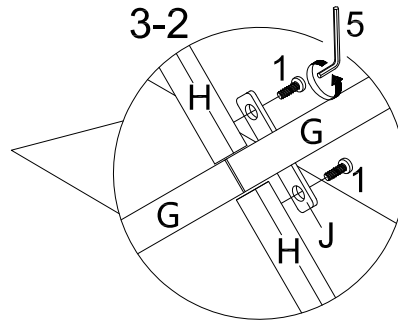

ASSEMBLY INSTRUCTIONS

ITEM NO.:92433/92436

PARTS IDENTIFICATION

A		Left	1pc		E		1pc
B		Right	1pc		F		3pcs
C			1pc		G		Long 2pcs
D			6pcs		H		Short 2pcs
					I		1pc
					J		1pc

HARDWARE LIST

1 M6x10  4pcs	2 M6x20  4pcs	3 M6x35  4pcs
4 M6x45  16pcs	5 4x4  1pc	6 M6x16  8pcs
7 M4x15  2pcs	8  1pc	9  2pcs
10 M5x12  8pcs	11 M5x30  24pcs	12 M4x37  1pc
13  2pcs	14  1pc	15  1pc

PARTS IDENTIFICATION

STEP 1.

3		4pcs
M6x35		
4		12pcs
M6x45		

STEP 2.

10		8pcs
M5x12		
11		24pcs
M5x30		

STEP 3.

1		4pcs
M6x10		
2		4pcs
M6x20		
13		1pc

STEP 4.

SCREWDRIVER
(NOT PROVIDED)

6		8pcs
M6x16		
7		2pcs
M4x15		
9		2pcs

STEP 5.

4		4pcs
M6x45		

STEP 6.

STEP 7.

STEP 8.

STEP 9.

12		1pc
M4x37		
13		1pc
14		1pc

STEP 10.

To Prevent Tip over
Product Must Be
Attached To Wall

15		1pc
----	---	-----