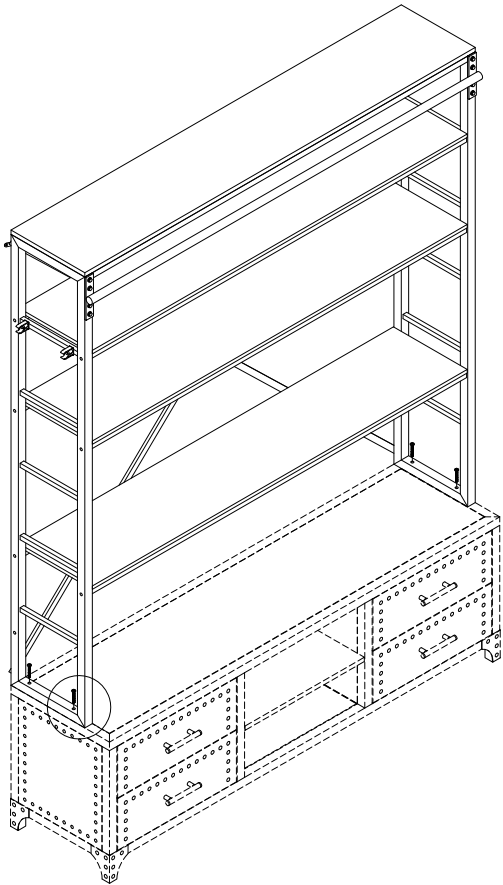

STEP 5.

4		4pcs
M6x45		

STEP 6.