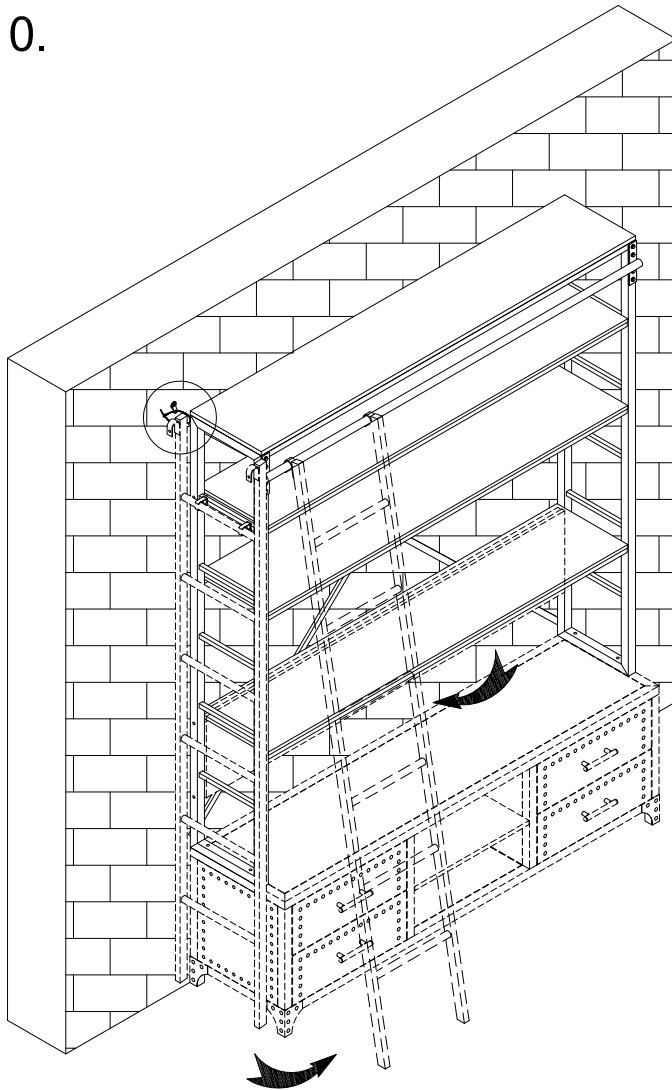

ASSEMBLY INSTRUCTIONS

ITEM NO.:92433/92436

PARTS IDENTIFICATION

A		Left	1pc		E		1pc
B		Right	1pc		F		3pcs
C			1pc		G		Long 2pcs
D			6pcs		H		Short 2pcs
					I		1pc
					J		1pc

HARDWARE LIST

1 M6x10  4pcs	2 M6x20  4pcs	3 M6x35  4pcs
4 M6x45  16pcs	5 4x4  1pc	6 M6x16  8pcs
7 M4x15  2pcs	8  1pc	9  2pcs
10 M5x12  8pcs	11 M5x30  24pcs	12 M4x37  1pc
13  2pcs	14  1pc	15  1pc

PARTS IDENTIFICATION

STEP 1.

3		4pcs
M6x35		
4		12pcs
M6x45		

STEP 2.

10		8pcs
M5x12		
11		24pcs
M5x30		

STEP 3.

1		4pcs
M6x10		
2		4pcs
M6x20		
13		1pc

STEP 4.

12		1pc
M4x37		
13		1pc
14		1pc

STEP 10.

To Prevent Tip over
Product Must Be
Attached To Wall

15		1pc
----	---	-----