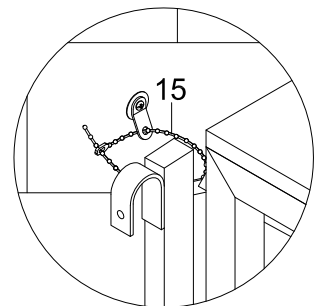

ASSEMBLY INSTRUCTIONS

ITEM NO.:92433/92436

PARTS IDENTIFICATION

A		Left	1pc		E		1pc
B		Right	1pc		F		3pcs
C			1pc		G		Long 2pcs
D			6pcs		H		Short 2pcs
					I		1pc
					J		1pc

HARDWARE LIST

1 M6x10  4pcs	2 M6x20  4pcs	3 M6x35  4pcs
4 M6x45  16pcs	5 4x4  1pc	6 M6x16  8pcs
7 M4x15  2pcs	8  1pc	9  2pcs
10 M5x12  8pcs	11 M5x30  24pcs	12 M4x37  1pc
13  2pcs	14  1pc	15  1pc

PARTS IDENTIFICATION

STEP 1.

3		4pcs
M6x35		
4		12pcs
M6x45		

STEP 2.

10		8pcs
M5x12		
11		24pcs
M5x30		

STEP 3.

1		4pcs
M6x10		
2		4pcs
M6x20		
13		1pc

STEP 4.

SCREWDRIVER
(NOT PROVIDED)

6		8pcs
M6x16		
7		2pcs
M4x15		
9		2pcs

STEP 5.

4		4pcs
M6x45		

STEP 6.

STEP 7.

STEP 8.

STEP 9.

12		1pc
M4x37		
13		1pc
14		1pc

STEP 10.

To Prevent Tip over
Product Must Be
Attached To Wall

15		1pc
----	---	-----