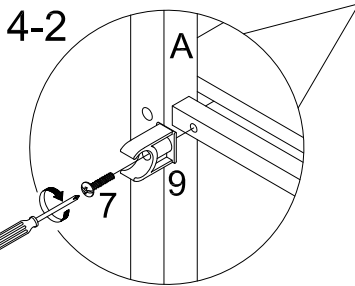

ASSEMBLY INSTRUCTIONS

ITEM NO.:92433/92436

PARTS IDENTIFICATION

A		Left	1pc		E		1pc
B		Right	1pc		F		3pcs
C			1pc		G		Long 2pcs
D			6pcs		H		Short 2pcs
					I		1pc
					J		1pc

HARDWARE LIST

1 M6x10  4pcs	2 M6x20  4pcs	3 M6x35  4pcs
4 M6x45  16pcs	5 4x4  1pc	6 M6x16  8pcs
7 M4x15  2pcs	8  1pc	9  2pcs
10 M5x12  8pcs	11 M5x30  24pcs	12 M4x37  1pc
13  2pcs	14  1pc	15  1pc

PARTS IDENTIFICATION

STEP 1.

3		4pcs
M6x35		
4		12pcs
M6x45		

STEP 2.

10		8pcs
M5x12		
11		24pcs
M5x30		

STEP 3.

1		4pcs
M6x10		
2		4pcs
M6x20		
13		1pc

STEP 4.

SCREWDRIVER
(NOT PROVIDED)

6		8pcs
M6x16		
7		2pcs
M4x15		
9		2pcs

STEP 5.

4		4pcs
M6x45		

STEP 6.

STEP 7.

STEP 8.

STEP 9.