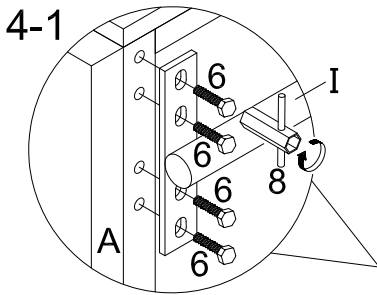

ASSEMBLY INSTRUCTIONS

ITEM NO.:92433/92436

PARTS IDENTIFICATION

A		Left	1pc		E		1pc
B		Right	1pc		F		3pcs
C			1pc		G		Long 2pcs
D			6pcs		H		Short 2pcs
					I		1pc
					J		1pc

HARDWARE LIST

1 M6x10  4pcs	2 M6x20  4pcs	3 M6x35  4pcs
4 M6x45  16pcs	5 4x4  1pc	6 M6x16  8pcs
7 M4x15  2pcs	8  1pc	9  2pcs
10 M5x12  8pcs	11 M5x30  24pcs	12 M4x37  1pc
13  2pcs	14  1pc	15  1pc

PARTS IDENTIFICATION

STEP 1.

3		4pcs
M6x35		
4		12pcs
M6x45		

STEP 2.

10		8pcs
M5x12		
11		24pcs
M5x30		

STEP 3.

1		4pcs
M6x10		
2		4pcs
M6x20		
13		1pc

STEP 4.

SCREWDRIVER
(NOT PROVIDED)

6		8pcs
M6x16		
7		2pcs
M4x15		
9		2pcs

STEP 5.

4		4pcs
M6x45		

STEP 6.

STEP 7.

STEP 8.

STEP 9.

12		1pc
M4x37		
13		1pc
14		1pc

STEP 10.

To Prevent Tip over
Product Must Be
Attached To Wall

15		1pc
----	---	-----