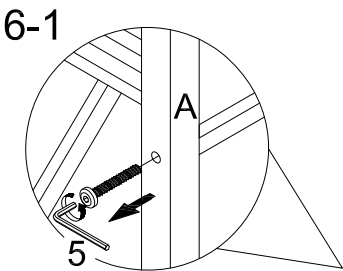

ASSEMBLY INSTRUCTIONS

ITEM NO.:92433/92436

PARTS IDENTIFICATION

A		Left	1pc		E		1pc
B		Right	1pc		F		3pcs
C			1pc		G		Long 2pcs
D			6pcs		H		Short 2pcs
					I		1pc
					J		1pc

HARDWARE LIST

1 M6x10  4pcs	2 M6x20  4pcs	3 M6x35  4pcs
4 M6x45  16pcs	5 4x4  1pc	6 M6x16  8pcs
7 M4x15  2pcs	8  1pc	9  2pcs
10 M5x12  8pcs	11 M5x30  24pcs	12 M4x37  1pc
13  2pcs	14  1pc	15  1pc

PARTS IDENTIFICATION

STEP 1.

3		4pcs
M6x35		
4		12pcs
M6x45		

STEP 2.

10		8pcs
M5x12		
11		24pcs
M5x30		

STEP 3.

1		4pcs
M6x10		
2		4pcs
M6x20		
13		1pc

STEP 4.

SCREWDRIVER
(NOT PROVIDED)

6		8pcs
M6x16		
7		2pcs
M4x15		
9		2pcs

STEP 5.

4		4pcs
M6x45		

STEP 6.

STEP 7.

STEP 8.

STEP 9.

12		1pc
M4x37		
13		1pc
14		1pc

STEP 10.

To Prevent Tip over
Product Must Be
Attached To Wall

15		1pc
----	---	-----