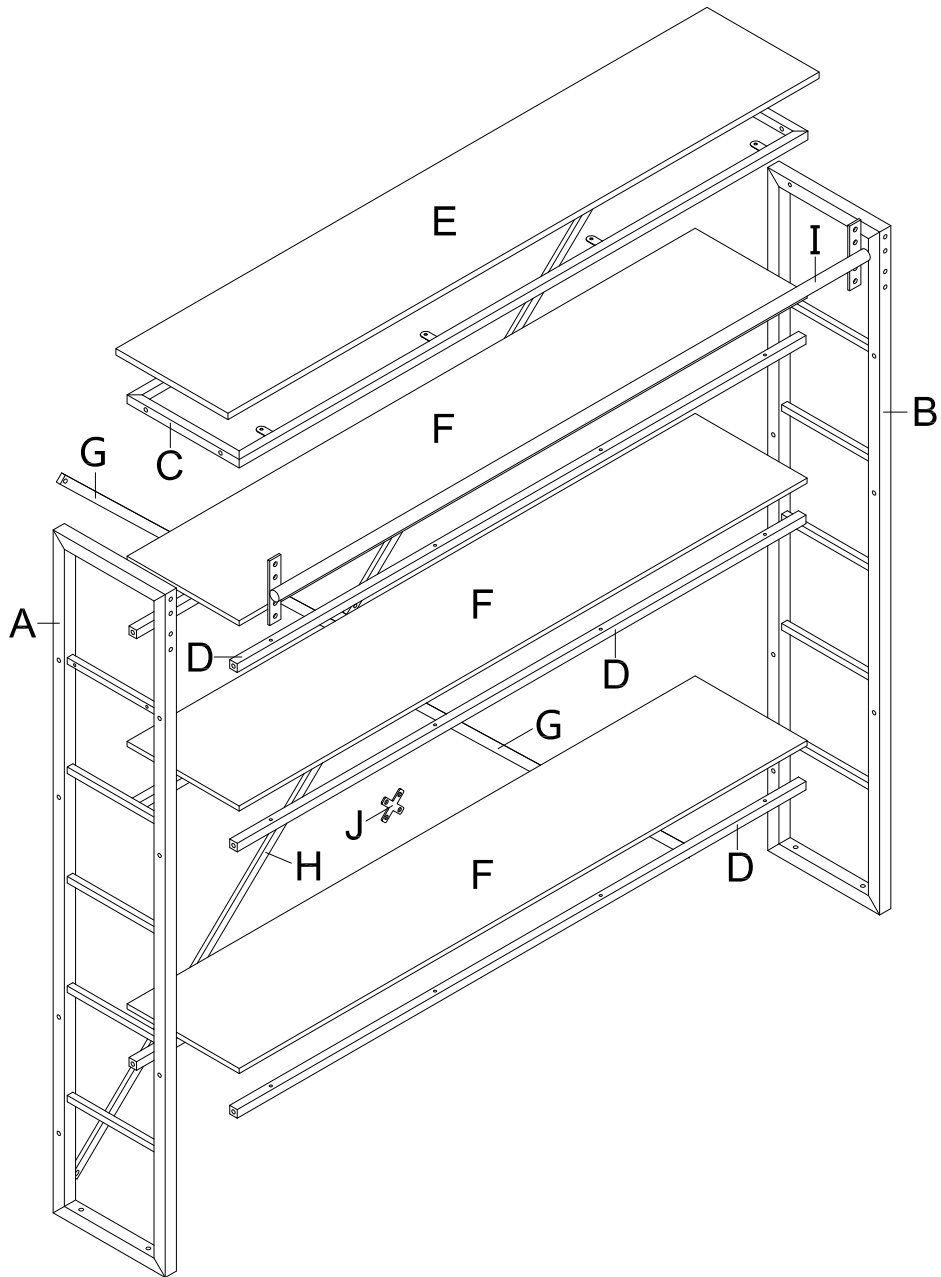

ASSEMBLY INSTRUCTIONS

ITEM NO.:92433/92436

PARTS IDENTIFICATION

A		Left	1pc		E		1pc
B		Right	1pc		F		3pcs
C			1pc		G		Long 2pcs
D			6pcs		H		Short 2pcs
					I		1pc
					J		1pc

HARDWARE LIST

1 M6x10  4pcs	2 M6x20  4pcs	3 M6x35  4pcs
4 M6x45  16pcs	5 4x4  1pc	6 M6x16  8pcs
7 M4x15  2pcs	8  1pc	9  2pcs
10 M5x12  8pcs	11 M5x30  24pcs	12 M4x37  1pc
13  2pcs	14  1pc	15  1pc

PARTS IDENTIFICATION

STEP 1.

3		4pcs
M6x35		
4		12pcs
M6x45		

STEP 2.

10		8pcs
M5x12		
11		24pcs
M5x30		

STEP 3.

1		4pcs
M6x10		
2		4pcs
M6x20		
13		1pc

STEP 4.

12		1pc
M4x37		
13		1pc
14		1pc

STEP 10.

To Prevent Tip over
Product Must Be
Attached To Wall

15		1pc
----	---	-----