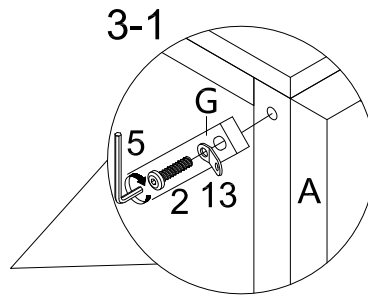

ASSEMBLY INSTRUCTIONS

ITEM NO.:92433/92436

PARTS IDENTIFICATION

A		Left	1pc		E		1pc
B		Right	1pc		F		3pcs
C			1pc		G		Long 2pcs
D			6pcs		H		Short 2pcs
					I		1pc
					J		1pc

HARDWARE LIST

1 M6x10  4pcs	2 M6x20  4pcs	3 M6x35  4pcs
4 M6x45  16pcs	5 4x4  1pc	6 M6x16  8pcs
7 M4x15  2pcs	8  1pc	9  2pcs
10 M5x12  8pcs	11 M5x30  24pcs	12 M4x37  1pc
13  2pcs	14  1pc	15  1pc

PARTS IDENTIFICATION

STEP 1.

3		4pcs
M6x35		
4		12pcs
M6x45		

STEP 2.

10		8pcs
M5x12		
11		24pcs
M5x30		

STEP 3.

1		4pcs
M6x10		
2		4pcs
M6x20		
13		1pc

STEP 4.

SCREWDRIVER
(NOT PROVIDED)

6		8pcs
M6x16		
7		2pcs
M4x15		
9		2pcs

STEP 5.

4		4pcs
M6x45		

STEP 6.

STEP 7.

STEP 8.

STEP 9.