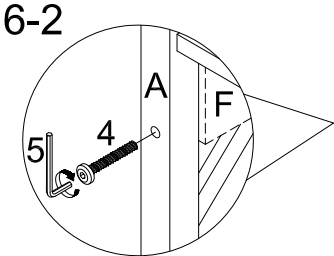

ASSEMBLY INSTRUCTIONS

ITEM NO.:92433/92436

PARTS IDENTIFICATION

A		Left	1pc		E		1pc
B		Right	1pc		F		3pcs
C			1pc		G		Long 2pcs
D			6pcs		H		Short 2pcs
					I		1pc
					J		1pc

HARDWARE LIST

1 M6x10  4pcs	2 M6x20  4pcs	3 M6x35  4pcs
4 M6x45  16pcs	5 4x4  1pc	6 M6x16  8pcs
7 M4x15  2pcs	8  1pc	9  2pcs
10 M5x12  8pcs	11 M5x30  24pcs	12 M4x37  1pc
13  2pcs	14  1pc	15  1pc

PARTS IDENTIFICATION

STEP 1.

3		4pcs
M6x35		
4		12pcs
M6x45		

STEP 2.

10		8pcs
M5x12		
11		24pcs
M5x30		

STEP 3.

1		4pcs
M6x10		
2		4pcs
M6x20		
13		1pc

STEP 4.

SCREWDRIVER
(NOT PROVIDED)

6		8pcs
M6x16		
7		2pcs
M4x15		
9		2pcs

STEP 5.

4		4pcs
M6x45		

STEP 6.

STEP 7.

STEP 8.

STEP 9.

12		1pc
M4x37		
13		1pc
14		1pc

STEP 10.

To Prevent Tip over
Product Must Be
Attached To Wall

15		1pc
----	---	-----