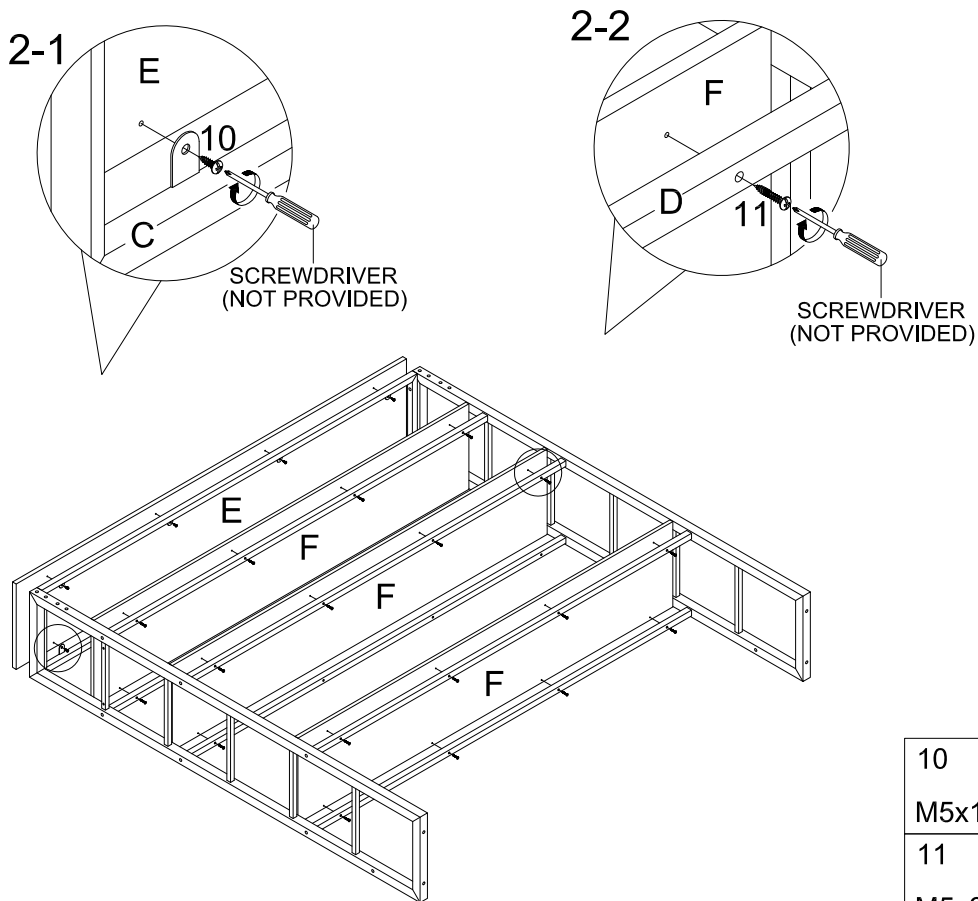

ASSEMBLY INSTRUCTIONS

ITEM NO.:92433/92436

PARTS IDENTIFICATION

A		Left	1pc		E		1pc
B		Right	1pc		F		3pcs
C			1pc		G		Long 2pcs
D			6pcs		H		Short 2pcs
					I		1pc
					J		1pc

HARDWARE LIST

1 M6x10  4pcs	2 M6x20  4pcs	3 M6x35  4pcs
4 M6x45  16pcs	5 4x4  1pc	6 M6x16  8pcs
7 M4x15  2pcs	8  1pc	9  2pcs
10 M5x12  8pcs	11 M5x30  24pcs	12 M4x37  1pc
13  2pcs	14  1pc	15  1pc

PARTS IDENTIFICATION

STEP 1.

3		4pcs
M6x35		
4		12pcs
M6x45		

STEP 2.

10		8pcs
M5x12		
11		24pcs
M5x30		

STEP 3.

1		4pcs
M6x10		
2		4pcs
M6x20		
13		1pc

STEP 4.