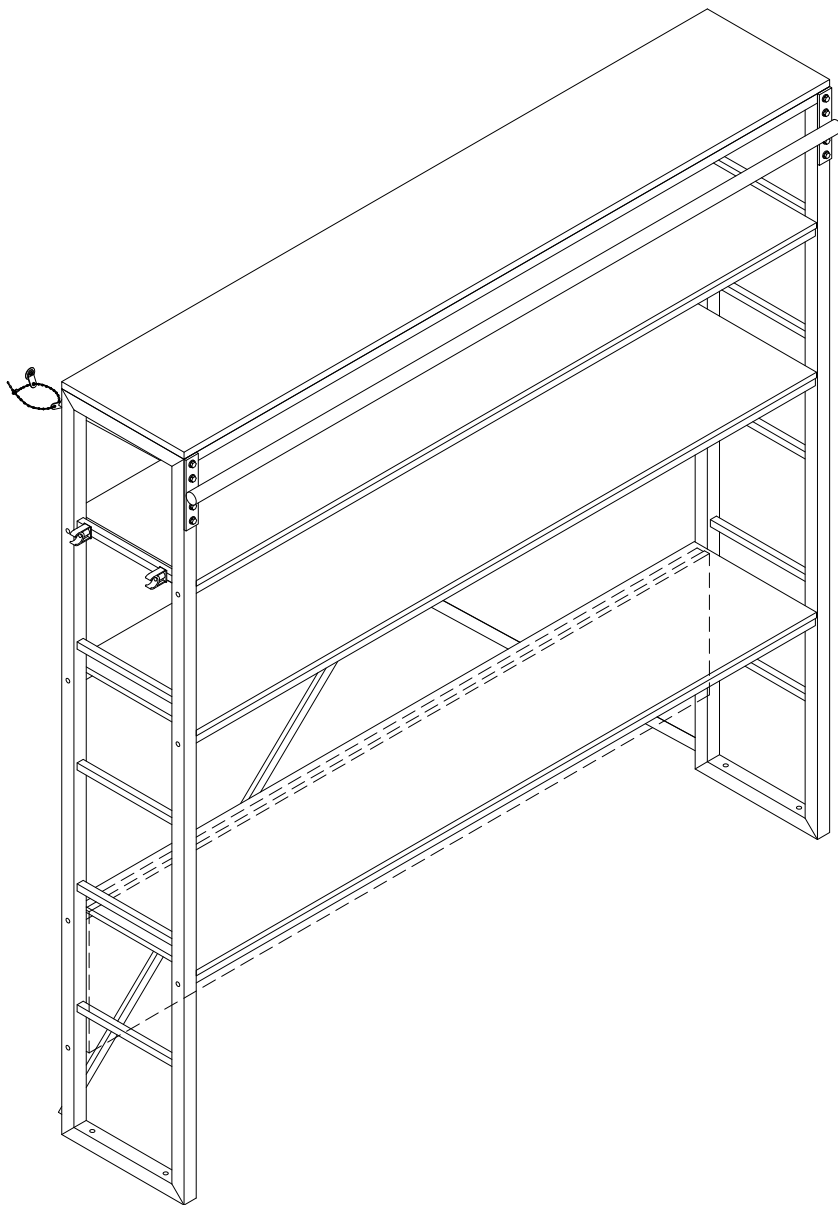

ASSEMBLY INSTRUCTIONS

ITEM NO.:92433/92436

PARTS IDENTIFICATION

A		Left	1pc		E		1pc
B		Right	1pc		F		3pcs
C			1pc		G		Long 2pcs
D			6pcs		H		Short 2pcs
					I		1pc
					J		1pc

HARDWARE LIST

1 M6x10  4pcs	2 M6x20  4pcs	3 M6x35  4pcs
4 M6x45  16pcs	5 4x4  1pc	6 M6x16  8pcs
7 M4x15  2pcs	8  1pc	9  2pcs
10 M5x12  8pcs	11 M5x30  24pcs	12 M4x37  1pc
13  2pcs	14  1pc	15  1pc

PARTS IDENTIFICATION

STEP 1.

3		4pcs
M6x35		
4		12pcs
M6x45		

STEP 2.

10		8pcs
M5x12		
11		24pcs
M5x30		

STEP 3.

1		4pcs
M6x10		
2		4pcs
M6x20		
13		1pc

STEP 4.